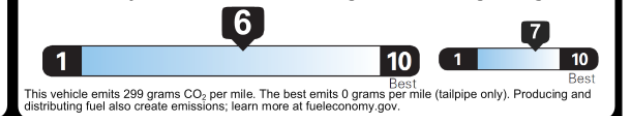

EXTERIOR

Manual Folding
Power Outside Mirrors w/ Integrated Turn Signal
Front and Rear Bumper w/ Black Fascia Accent
LED Low & High Beam Headlight
LED Daytime Running Lights
Roof Rails

+See your Dealer for terms, conditions and limitations

++Optional equipment replaces standard equipment where applicable

**State laws may apply. Review before using

Manufacturer's Suggested Retail Base Price:	$28,160.00
Options Included by Manufacturer	
SR AWD Premium Package	1,600.00
Panoramic Moonroof	
Bose 10 Speaker Audio w/ Headrest Speaker Driver & Passenger	
Heated Steering Wheel	
Cold Weather Package	300.00
Heated Front Seats	
Heated Mirrors	
Rear Floor Heater Ducts	
Splash Guards	255.00
Crossbars	365.00
2-tone + Premium Paint	800.00
Carpeted Floor Mats	205.00
Panoramic Headliner Illumination	460.00
19" Alloy Wheels	605.00

DESTINATION CHARGES 1,495.00

Total $34,245.00

EPA DOT Fuel Economy and Environment Gasoline Vehicle

Fuel Economy
30 MPG
combined city/hwy 27 city 34 highway
3.3 gallons per 100 miles

Small SUVs range from 14 to 125 MPG. The best vehicle rates 146 MPGe.

You Save $250
in fuel costs over 5 years compared to the average new vehicle.

Annual fuel cost $1,650

Fuel Economy & Greenhouse Gas Rating (tailpipe only) Smog Rating (tailpipe only)

fueleconomy.gov

Calculate personalized estimates and compare vehicles

GOVERNMENT 5-STAR SAFETY RATINGS

Overall Vehicle Score ★★★★★
Based on the combined ratings of frontal, side and rollover. Should ONLY be compared to other vehicles of similar size and weight.

Frontal Crash Driver Passenger ★★★★★
Based on the risk of injury in a frontal impact. Should ONLY be compared to other vehicles of similar size and weight.

Side Crash Front seat Rear seat ★★★★★
Based on the risk of injury in a side impact.

Rollover ★★★★★
Based on the risk of rollover in a single-vehicle crash.

Star ratings range from 1 to 5 stars (★★★★★) with 5 being the highest. Source: National Highway Traffic Safety Administration (NHTSA) www.safercar.gov or 1-888-327-4236

This Vehicle qualifies for Nissan's

Security+Plus Extended Protection Plan

The only service agreement backed by Nissan Extended Services North America! Ask your dealer for details, or call 1-800-NISSAN-1 for more information

DELIVERY

VEHICLE COLORS:
EXT: 2T WHT BLK ROOF
INT: SPORT

FINAL ASSEMBLY POINT:
AGUAS(ABV.)MEX
TRANSPORT METHOD:
TRUCK

DEALER:
PINE BELT NISSAN/KEYPORT
111 STATE ROUTE 36
KEYPORT NJ
07735

VIN: 3N8AP6DD5TL326016
EMS: 50 STATE EMISSIONS
MDL: 21416-326016 XAB-Z
OPT: C-P04X01B92B93C03E08 L95S94W02

20250909224742AS3263

*Does not include dealer installed options and accessories, local taxes or license fees. This label has been applied pursuant to federal law. Do not remove prior to delivery to the ultimate purchaser.

**Not actual Monroney Label. Provided for informational purposes only. Vehicle features, pricing and other information subject to change, may vary from actual vehicle content and/or Monroney label description. While Nissan makes reasonable efforts to ensure accuracy of information, Nissan is not responsible for changes, errors or omissions. See actual vehicle and/or verify information in question with your Nissan dealer.