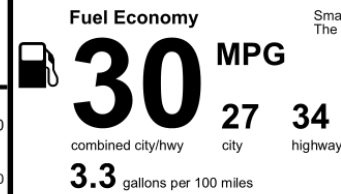

AUDIO & INFOTAINMENT

12.3" Color Touch-Screen Center Display
Audio System
NissanConnect®
Services powered by SiriusXM®+
Wireless Apple CarPlay®
Wireless Android Auto™
Siri® Eyes Free
Hands-Free Text Messaging Assistant
Wi-Fi Hotspot
Connected Garage Door Opener (myQ)

EXTERIOR

Manual Folding
Power Outside Mirrors w/ Integrated Turn Signal
Front and Rear Bumper w/ Black Fascia Accent
LED Low & High Beam Headlight
LED Daytime Running Lights
Roof Rails

+See your Dealer for terms, conditions and limitations

++Optional equipment replaces standard equipment where applicable

**State laws may apply. Review before using

Manufacturer's Suggested Retail Base Price: $28,160.00

Options Included by Manufacturer	
Cold Weather Package	300.00
Heated Front Seats	
Heated Mirrors	
Rear Floor Heater Ducts	
Splash Guards	255.00
Crossbars	365.00
Premium Paint	450.00
Carpeted Floor Mats	205.00
19" Alloy Wheels	605.00

DESTINATION CHARGES 1,495.00

Total' $31,835.00

EPA DOT Fuel Economy and Environment Gasoline Vehicle

Small SUVs range from 14 to 125 MPG. The best vehicle rates 146 MPGe.

You Save $250
in fuel costs over 5 years compared to the average new vehicle.

Annual fuel cost **$1,650**